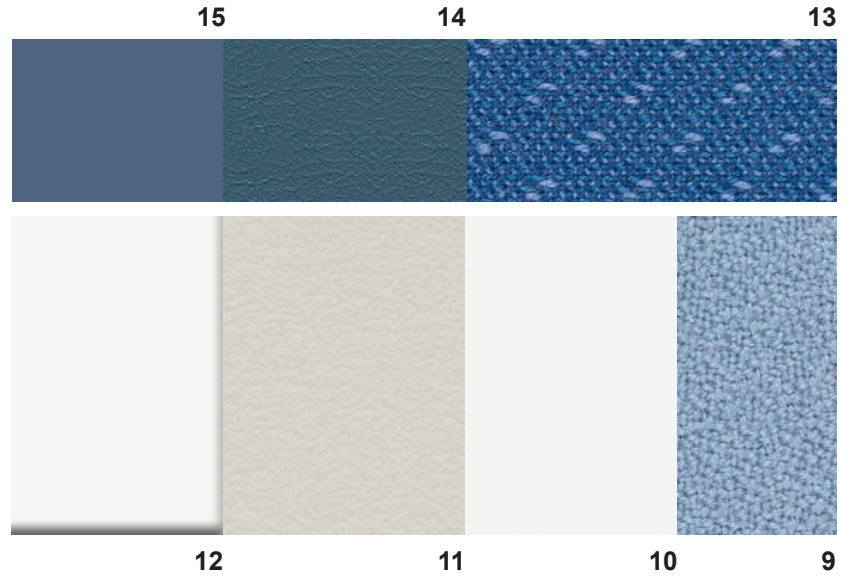

Administration

Design Guide | Colours & Finishes Schedule

LEGEND

- 1 CARPET
- 2 SHEET FLOORING
- 3 BLINDS
- 4 WALL PAINT - GENERAL
- 5 DOOR FRAMES, SKIRTING, WINDOW REVEALS
- 6 DOOR PAINT
- 7 PINBOARD - WALL LINING
- 8 PINBOARD - FRAMED
- 9 SPLASHBACK TILE
- 10 LAMINATE - RECEPTION COUNTER
- 11 LAMINATE - GENERAL
- 12 SCREEN FABRIC
- 13 UPHOLSTERY - VINYL
- 14 UPHOLSTERY - FABRIC
- 15 POLYPROPYLENE CHAIRS

Administration

Design Guide | Colours & Finishes Schedule

INTERNAL FINISHES SCHEDULE – SCHEME C

ADMINISTRATION BLOCK

NOTE: Alternative manufacturer may be used for paint selection

ELEMENT (MATERIAL)	FINISH	COLOUR	DESCRIPTION
Administration Block			
Carpet NB-may not match sample on colour board One option is to be selected for the whole building	Option 1	Silver Stone	Cavalier Bremworth Refer EFSG SG/ CARPETS
	Cavalier Bremworth, Raffia 100% Wool 48oz Option 2 Godfrey Hirst, Magnetic 100% Wool 48 oz.	Field	Godfrey Hirst Refer EFSG SG/ CARPETS
	Option 3 Tuftmaster, Luminary 100% wool 48oz	Obsidian	Feltex Refer EFSG SG/ CARPETS
Sheet Flooring NB-may not match sample on colour board One option is to be selected for the whole building	Option 1	VM20 Black	Refer EFSG SG/ RESILIENT FINISHES
	Option 2 Altro VM20 Safety flooring Pty Ltd , comcork Walkeasy 2.5mm	Black	
	Option 3 Forbo Marmeleum FRESCO	3872 Volcanic Ash	
Pinboard wall lining generally	Option 1	Butter	Autex Vertiface
	Option 2 Autex Vertiface Melded Prelude	Vanilla Bean	Melded Fabric
Ceilings	Paint	Dulux Specifier Natural White	Refer EFSG SG/ PAINTING
Walls generally	Paint	Dulux Specifier Natural White	Nominated brands match to colour